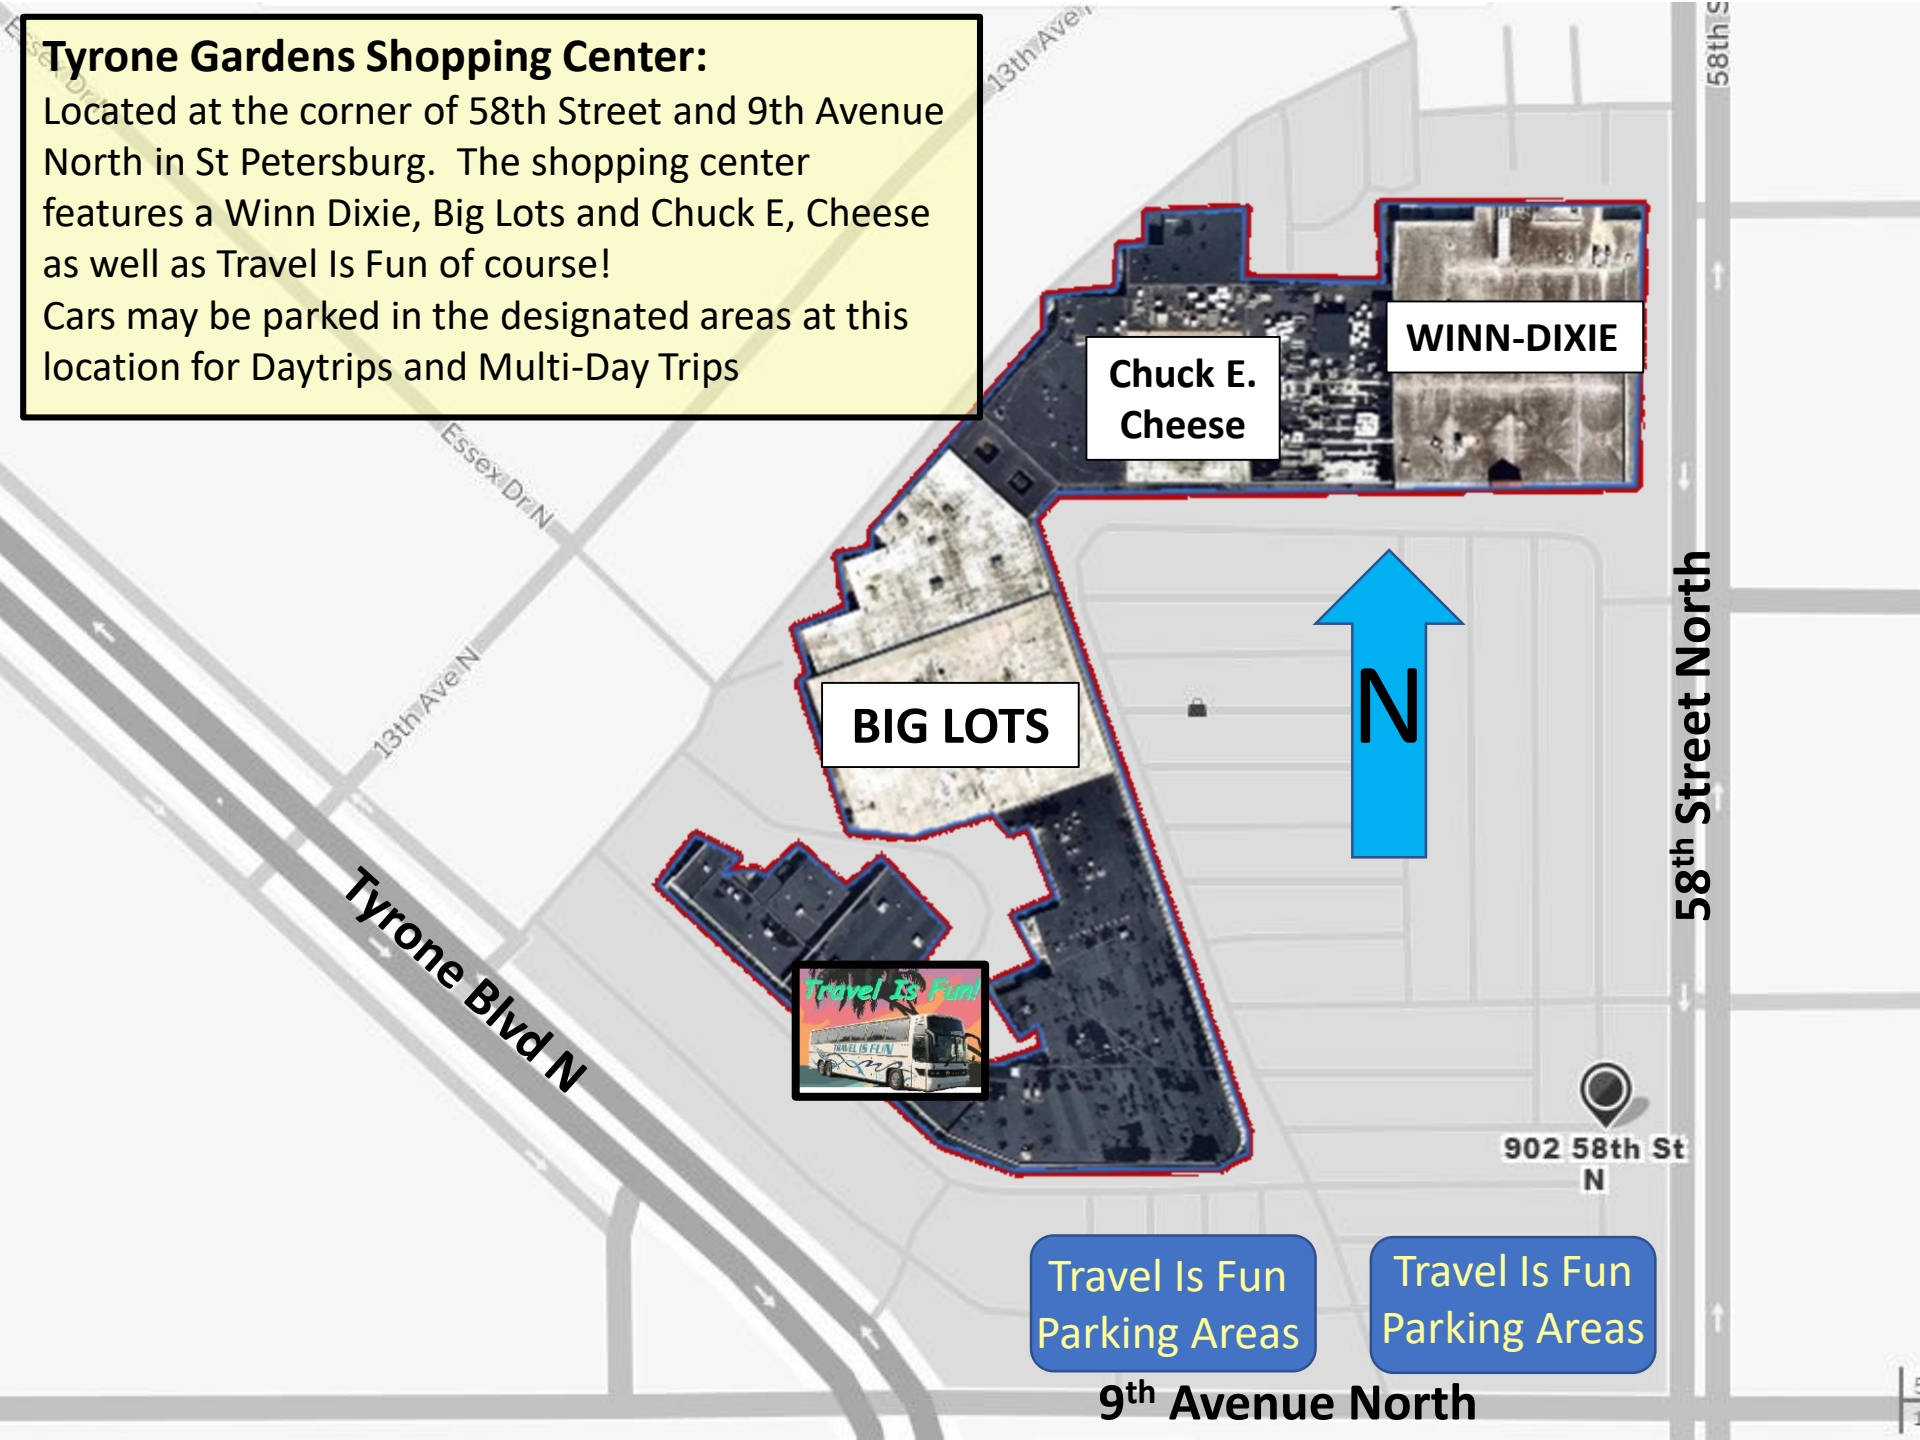

Tyrone Gardens Shopping Center:
Located at the corner of 58th Street and 9th Avenue North in St Petersburg. The shopping center features a Winn Dixie, Big Lots and Chuck E, Cheese as well as Travel Is Fun of course!
Cars may be parked in the designated areas at this location for Daytrips and Multi-Day Trips

Chuck E.
Cheese

WINN-DIXIE

BIG LOTS

Travel Is Fun
Parking Areas

Travel Is Fun
Parking Areas

9th Avenue North

902 58th St
N